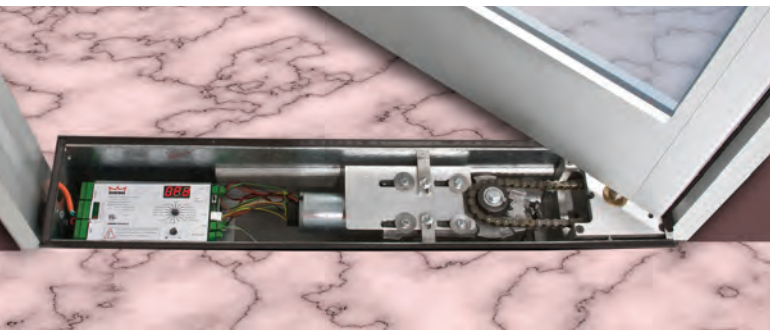

DORMA ED400-IG

—
Low energy operator

DORMA USA, Inc.
Dorma Drive, Drawer AC
Reamstown, PA 17567
800-523-8483
www.dorma.com

With the ED400-IG Automatic Floor Closer, applications can meet access requirements and maintain a classic look at the same time—such as an arched door or an all-glass façade. This revolutionary operator conceals the automatic components in the floor near the door threshold.

The ED400-IG functions in either low energy or full power mode, and can be used in both new construction and retro-fit applications. DORMA partnered with Opcon Manufacturing Systems to construct a closer that directs the energy generated by the ED400 drive unit to the pivot in a rotating motion, thus allowing consistent, smooth operation.

The install box that stores the operator is completely weather proof and is only 7" deep. Product features include Push & Go, Power Close, and Lock Interface.