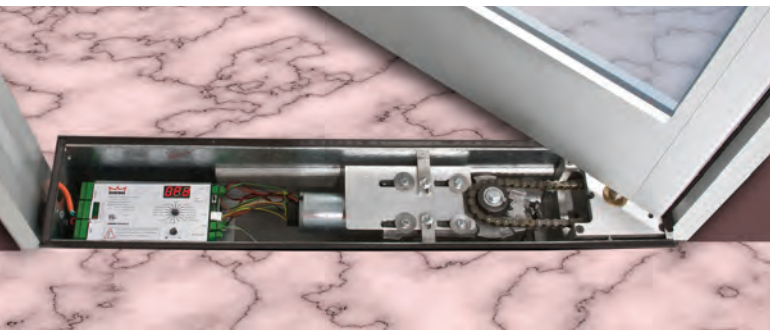

DORMA ED400-IG

—
Low energy operator

With the ED400-IG Automatic Floor Closer, applications can meet access requirements and maintain a classic look at the same time—such as an arched door or an all-glass façade. This revolutionary operator conceals the automatic components in the floor near the door threshold.

The ED400-IG functions in either low energy or full power mode, and can be used in both new construction and retro-fit applications. DORMA partnered with Opcon Manufacturing Systems to construct a closer that directs the energy generated by the ED400 drive unit to the pivot in a rotating motion, thus allowing consistent, smooth operation.

The install box that stores the operator is completely weather proof and is only 7" deep. Product features include Push & Go, Power Close, and Lock Interface.

Door Control Services, Inc.
800-356-2025
Fax 877-888-5220
www.doorcontrolservices.com