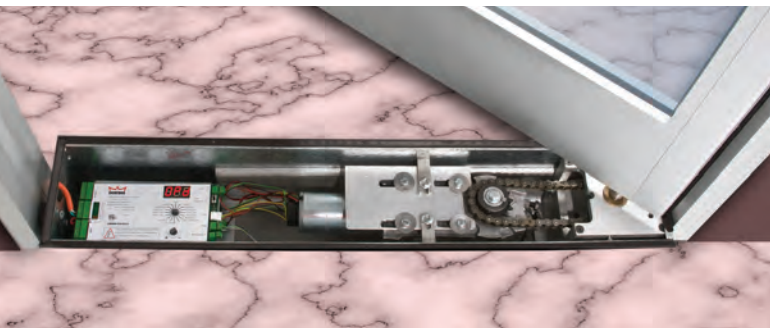

DORMA ED400-IG

—
Low energy operator

With the ED400-IG Automatic Floor Closer, applications can meet access requirements and maintain a classic look at the same time—such as an arched door or an all-glass façade. This revolutionary operator conceals the automatic components in the floor near the door threshold.

The ED400-IG functions in either low energy or full power mode, and can be used in both new construction and retro-fit applications. DORMA partnered with Opcon Manufacturing Systems to construct a closer that directs the energy generated by the ED400 drive unit to the pivot in a rotating motion, thus allowing consistent, smooth operation.

The install box that stores the operator is completely weather proof and is only 7" deep. Product features include Push & Go, Power Close, and Lock Interface.

DORMA USA, Inc.
Dorma Drive, Drawer AC
Reamstown, PA 17567
800-523-8483
www.dorma.com