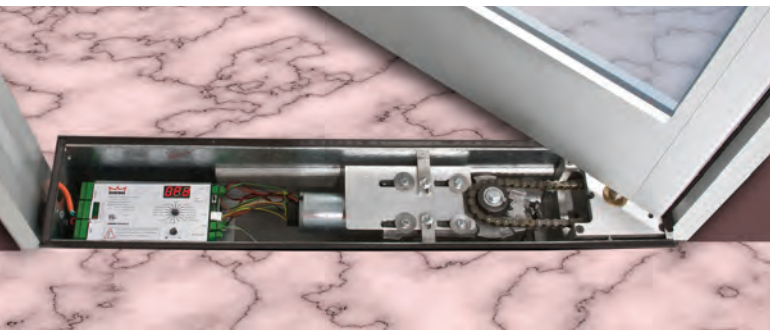

# DORMA ED400-IG

—  
Low energy operator

With the ED400-IG Automatic Floor Closer, applications can meet access requirements and maintain a classic look at the same time—such as an arched door or an all-glass façade. This revolutionary operator conceals the automatic components in the floor near the door threshold.

The ED400-IG functions in either low energy or full power mode, and can be used in both new construction and retro-fit applications. DORMA partnered with Opcon Manufacturing Systems to construct a closer that directs the energy generated by the ED400 drive unit to the pivot in a rotating motion, thus allowing consistent, smooth operation.

The install box that stores the operator is completely weather proof and is only 7" deep. Product features include Push & Go, Power Close, and Lock Interface.

Door Control Services, Inc.  
800-356-2025  
Fax 877-888-5220  
[www.doorcontrolservices.com](http://www.doorcontrolservices.com)