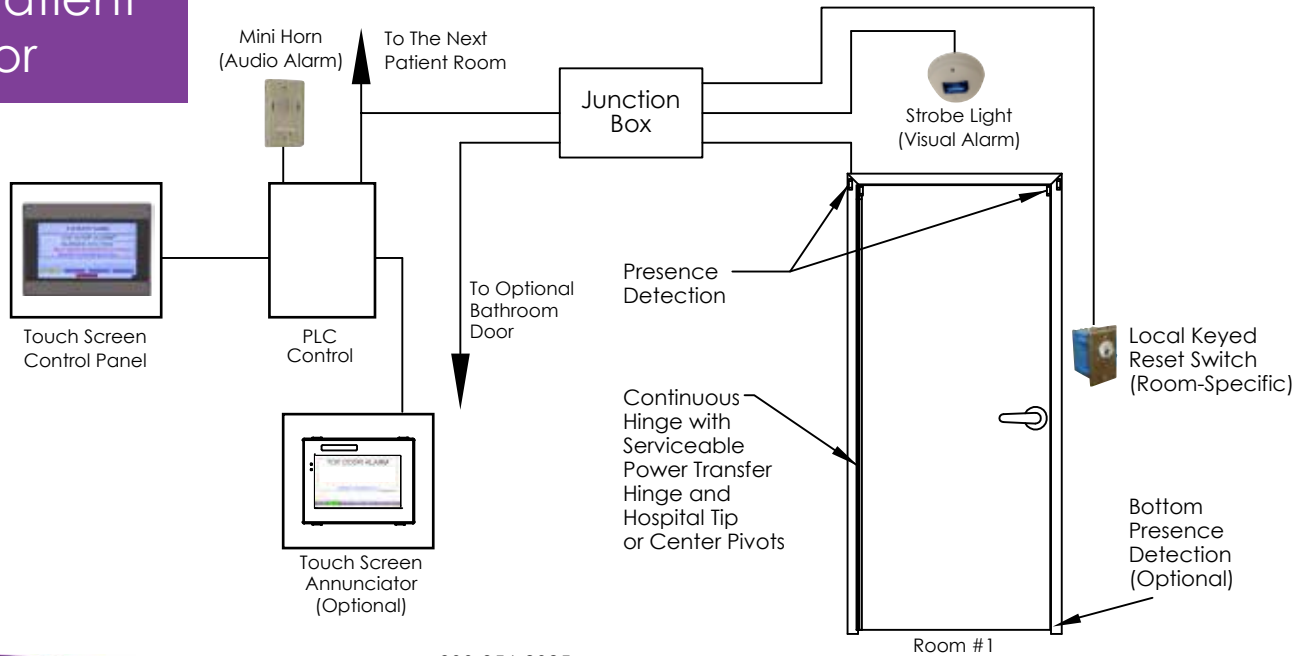

## Single-Patient Door

Home Screen

Alarm Summary displays all current and past alarm conditions.

Room Setup and Troubleshooting Password protected to limit access

Network Status